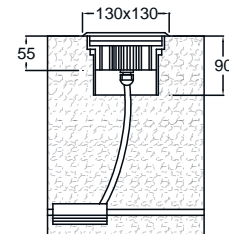

- สามารถรับน้ำหนักได้ 2,000 Kg
- RGB: Color Changer (Input Voltage: 24VDC)
- DMX512: Control by DMX512 system

ITUL - 23

Input 230VAC

Input 24VDC

LUMITRON REF.	Lamp Type	Input Voltage
ITUL-23-3x1W-230VAC	LED 3x1W	230VAC
ITUL-23-3x1W-24VDC	LED 3x1W	24VDC
ITUL-23-RGB3x1W	LED RGB 3x1W	24VDC

ITUL - 24

Input 230VAC

Input 24VDC

LUMITRON REF.	Lamp Type	Input Voltage
ITUL-24-6x1W-230VAC	LED 6x1W	230VAC
ITUL-24-6x1W-24VDC	LED 6x1W	24VDC
ITUL-24-RGB6x1W	LED RGB 6x1W	24VDC

LED